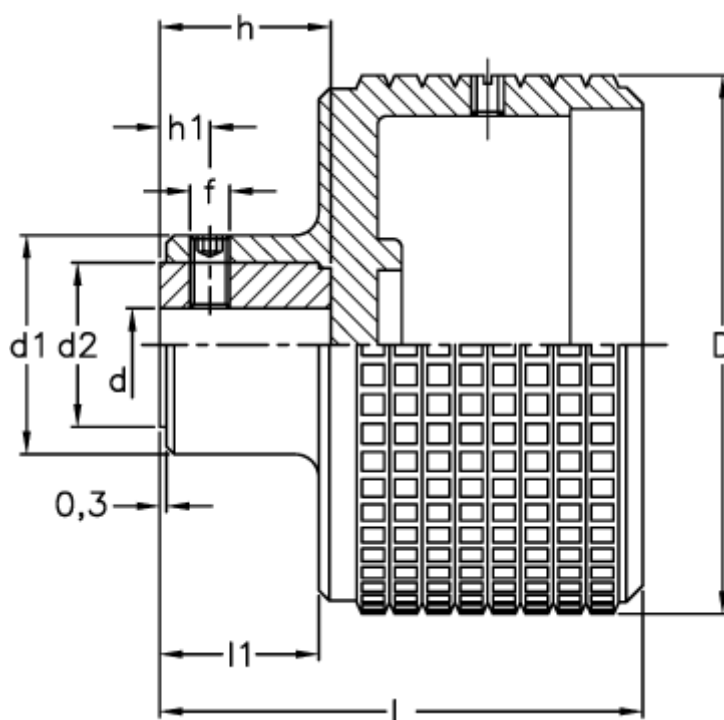

Data Sheet

Article number: 2307030051

Description: E+G Diamond cut knurled handknob
MBT.80-GXX2-A10

Measures

D = 79
d1 = 28
d2 = 22
d H7 = 10
f = M5
h = 22
h1 = 6
L = 60.0

l1 = 22